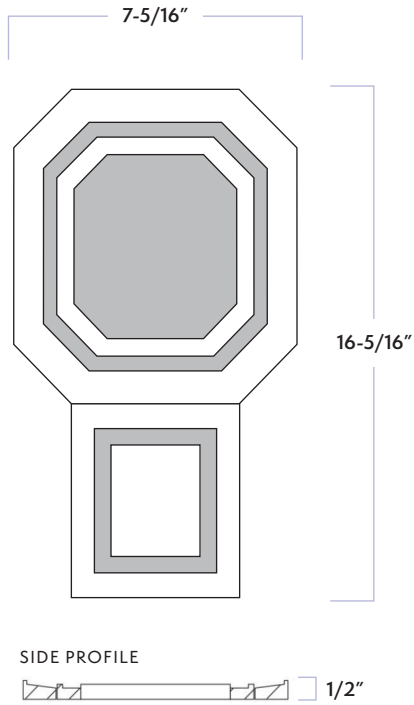

Studio Moderne™ Stone

Monarch Dimensional

DATE REVISED: MAY 2023

WALKER ZANGER™

MATERIAL	Natural Stone
FINISH	Honed
THICKNESS	3/8"
SHEET SIZE	16-5/16" x 7-5/16"
COVERAGE SQFT/PIECE	1.6272 SqFt
MOUNTING	Loose

Studio Moderne™ Stone
Monarch Dimensional

DATE REVISED: MAY 2023